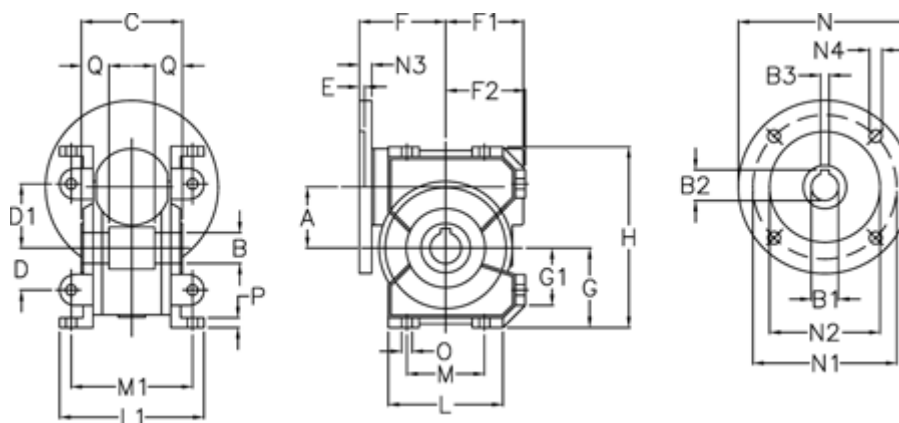

Data Sheet

Article number: 3902030007022

Description: Worm gear
VF 30-U-7-63B5

Measures

A = 30	E = 5.5	L = 75	N4 = 9.5
B = 14 H7	F = 52	L1 = 81	O = 6.5
B1 E7 = 11	F1 = 46	M = 50	P = 7
B2 = 12.8	F2 = 47	M1 = 66	Q = 20.5
B3 H9 = 4	G = 47	N = 140	
C = 55	G1 = 38	N1 = 115	
D = 28	H = 102	N2 = 95	
D1 = 35	H1 = 83.5	N3 = 8	